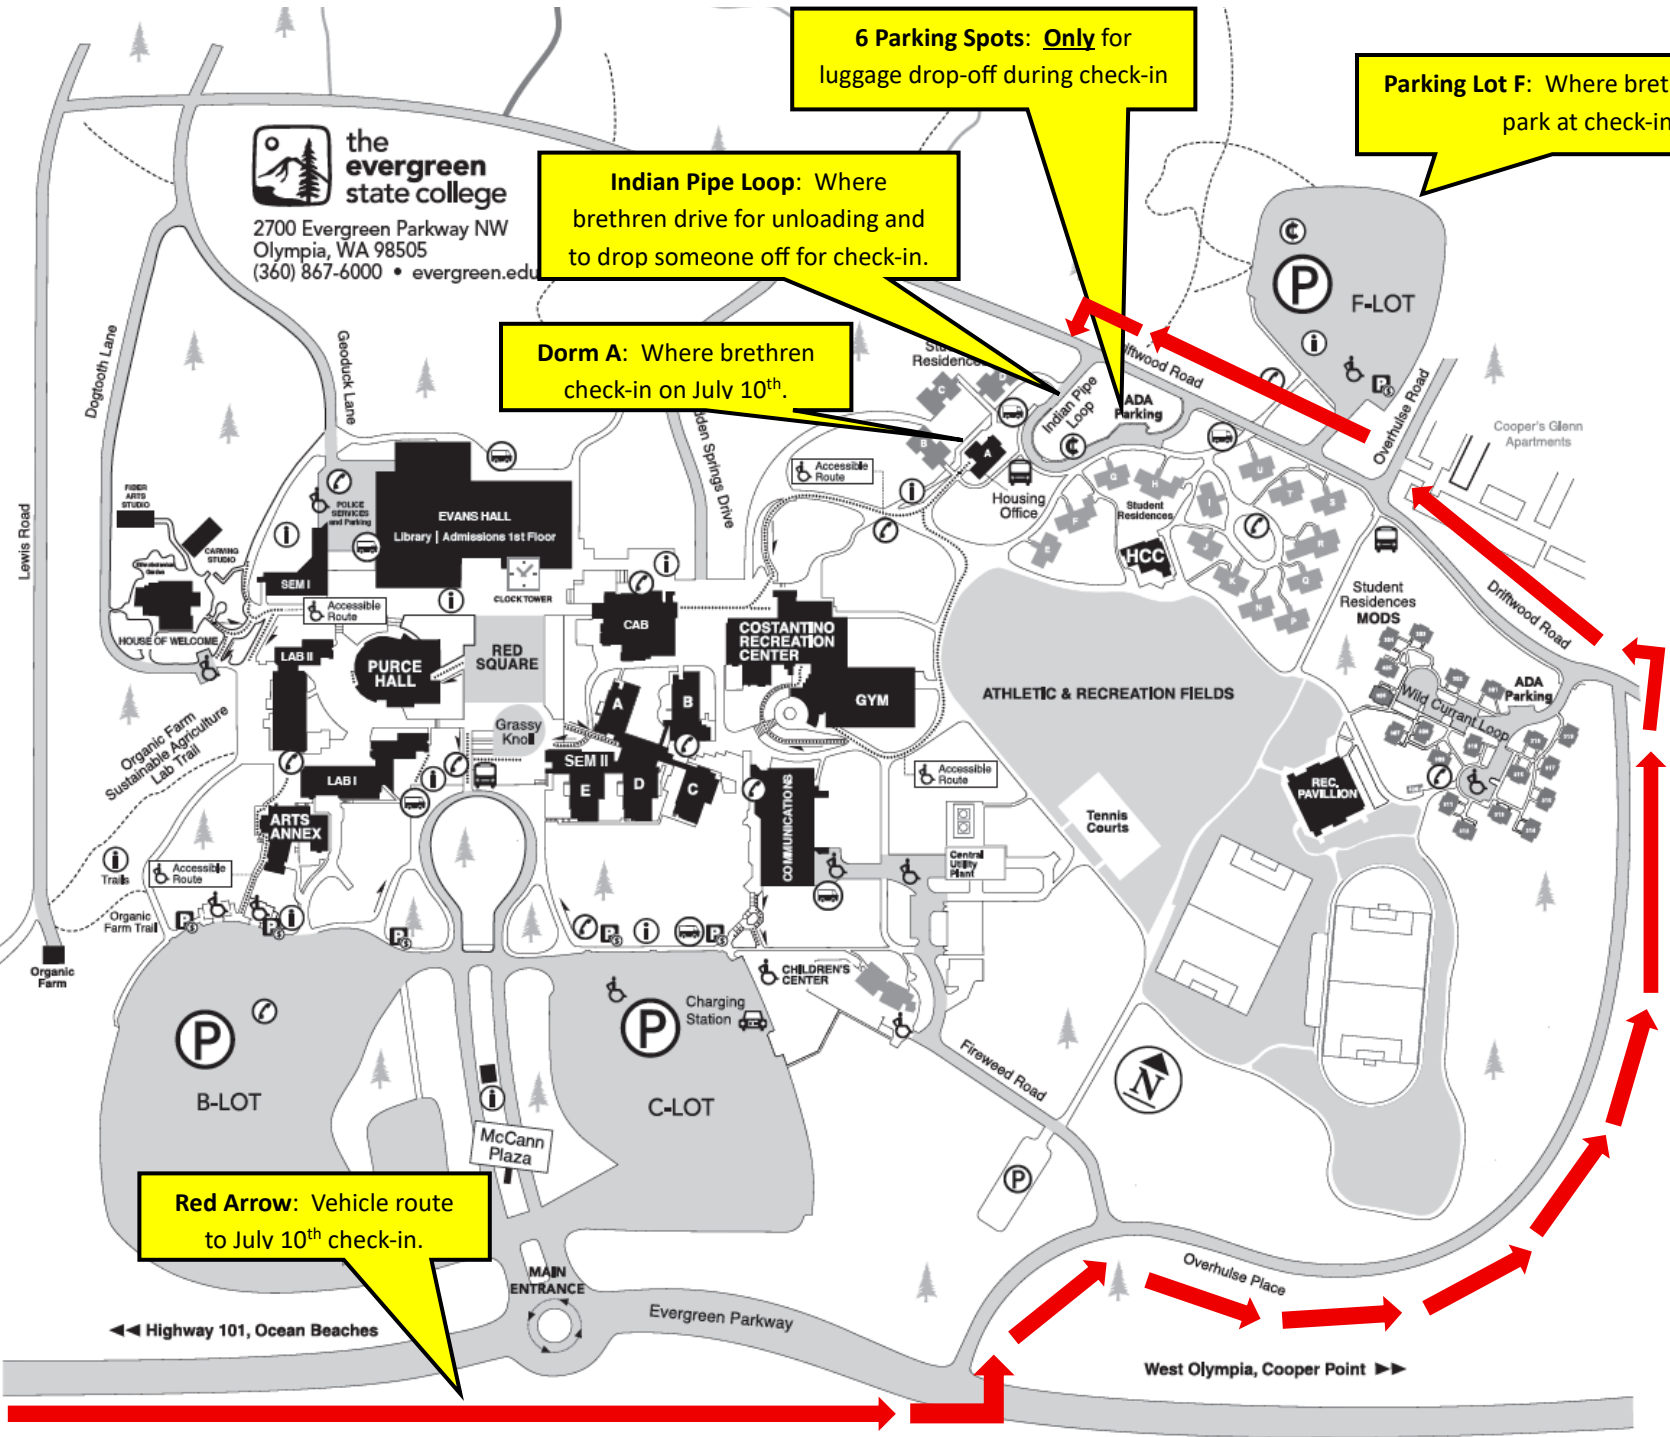

**the evergreen state college**  
 2700 Evergreen Parkway NW  
 Olympia, WA 98505  
 (360) 867-6000 • evergreen.edu

**6 Parking Spots: Only for luggage drop-off during check-in**

**Indian Pipe Loop: Where brethren drive for unloading and to drop someone off for check-in.**

**Dorm A: Where brethren check-in on July 10<sup>th</sup>.**

**Parking Lot F: Where brethren should park at check-in.**

**Red Arrow: Vehicle route to July 10<sup>th</sup> check-in.**

◀ Highway 101, Ocean Beaches

West Olympia, Cooper Point ▶▶